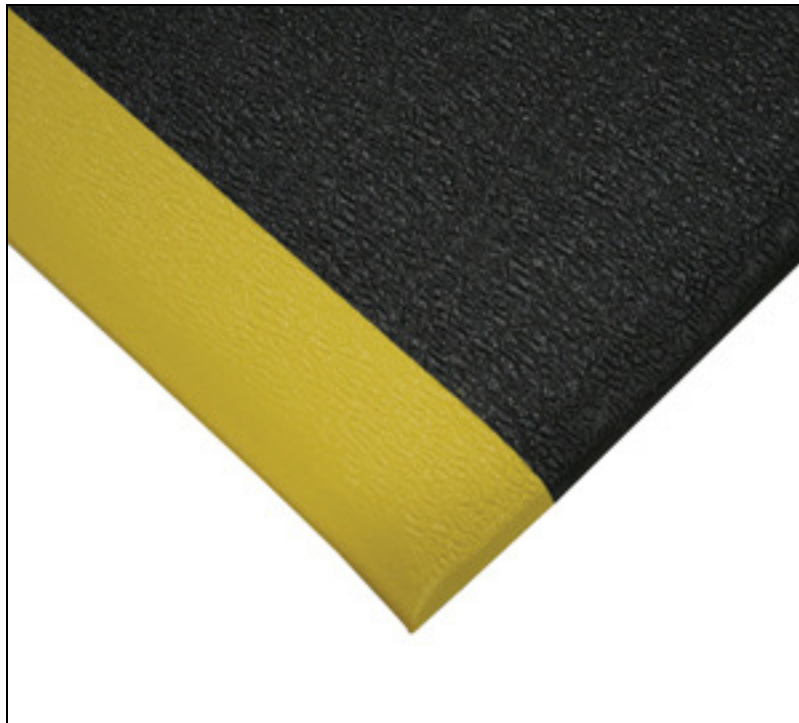

## UltraTred ArmorCote Anti-Fatigue Mats

Ultra-Tred ArmorCote Anti-Fatigue Mats combine the comfort of a soft, PVC sponge with a more chemically resistant surface producing a tremendously versatile yet affordable comfort mat.

- UltraTred Armor Cote Mats have a 2x thick urethane coating compared to other sponge mats.
- Available 3/8" thick with safety yellow beveled borders.
- UltraTred ArmorCote Mats offer greater abrasion resistance for enhanced durability.
- Ideal for dry laboratories and other medium-traffic locations.

Item No: FUTACAFM

**Standard Sizes (Approximate)**

Size	Qty. 1	Qty. 2-10	Qty. 11-25	Qty. 26+
2' x 3'	\$41.47	\$39.82	\$37.54	\$34.74
2' x 4'	\$60.21	\$59.08	\$58.16	\$56.42
2' x 5'	\$75.26	\$73.86	\$72.70	\$70.53
2' x 6'	\$90.32	\$88.63	\$87.24	\$84.63
2' x 8'	\$120.42	\$118.17	\$116.33	\$112.84
2' x 10'	\$150.53	\$147.71	\$145.41	\$141.06
3' x 4'	\$90.32	\$88.63	\$87.24	\$84.63
3' x 5'	\$102.40	\$100.54	\$97.84	\$95.69
3' x 6'	\$135.48	\$132.94	\$130.87	\$126.95
3' x 8'	\$180.63	\$177.25	\$174.49	\$169.27
3' x 10'	\$225.79	\$221.57	\$218.11	\$211.58
3' x 12'	\$270.95	\$265.88	\$261.73	\$253.90
3' x 15'	\$338.69	\$332.35	\$327.17	\$317.38
4' x 6'	\$180.63	\$177.25	\$174.49	\$169.27
4' x 8'	\$240.84	\$236.34	\$232.65	\$225.69
4' x 10'	\$301.06	\$295.42	\$290.82	\$282.11
4' x 12'	\$361.27	\$354.51	\$348.98	\$338.53
4' x 15'	\$451.58	\$443.14	\$436.22	\$423.17

Black w/  
Yellow Border